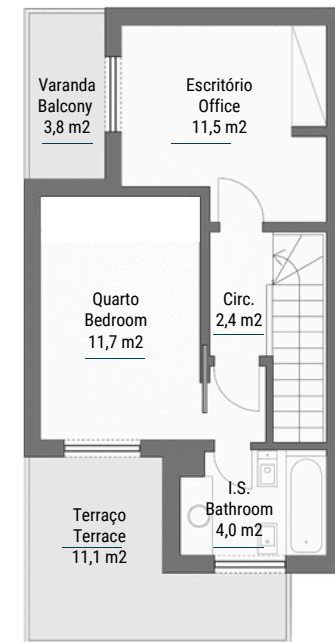

## T2+1

ABP ACIMA DO SOLO  
GPA ABOVE GROUND

100 m<sup>2</sup>

ABP ABAIXO DO SOLO  
GPA BELOW GROUND

53 m<sup>2</sup>

JARDIM PRIVADO  
PRIVATE GARDEN

144 m<sup>2</sup>

ESTACIONAMENTO  
PRIVATIVO  
PRIVATE PARKING

CAVE  
BASEMENT

PISO 0 GROUND  
FLOOR

PISO 1 1ST  
FLOOR

Obra Concluída  
Construction Concluded

**CPCV**  
Promissory  
(PSPA)

**20%**

**Escritura**  
Deed

**80%**