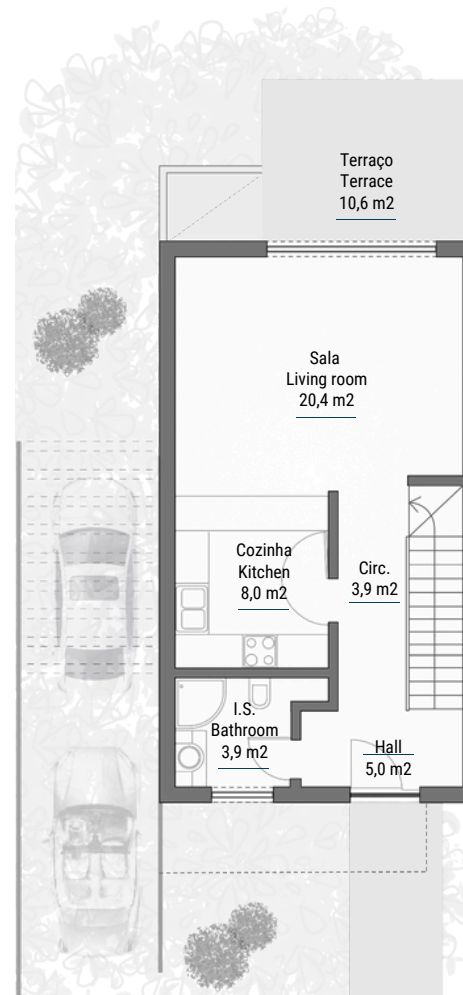

## T2+1

ABP ACIMA DO SOLO  
GPA ABOVE GROUND

100 m<sup>2</sup>

ABP ABAIXO DO SOLO  
GPA BELOW GROUND

53 m<sup>2</sup>

JARDIM PRIVADO  
PRIVATE GARDEN

144 m<sup>2</sup>

ESTACIONAMENTO  
PRIVATIVO  
PRIVATE PARKING

CAVE  
BASEMENT

PISO 0 GROUND  
FLOOR

PISO 1 1ST  
FLOOR

Obra Concluída  
Construction Concluded

**CPCV**  
Promissory  
(PSPA)

**20%**

**Escritura**  
Deed

**80%**